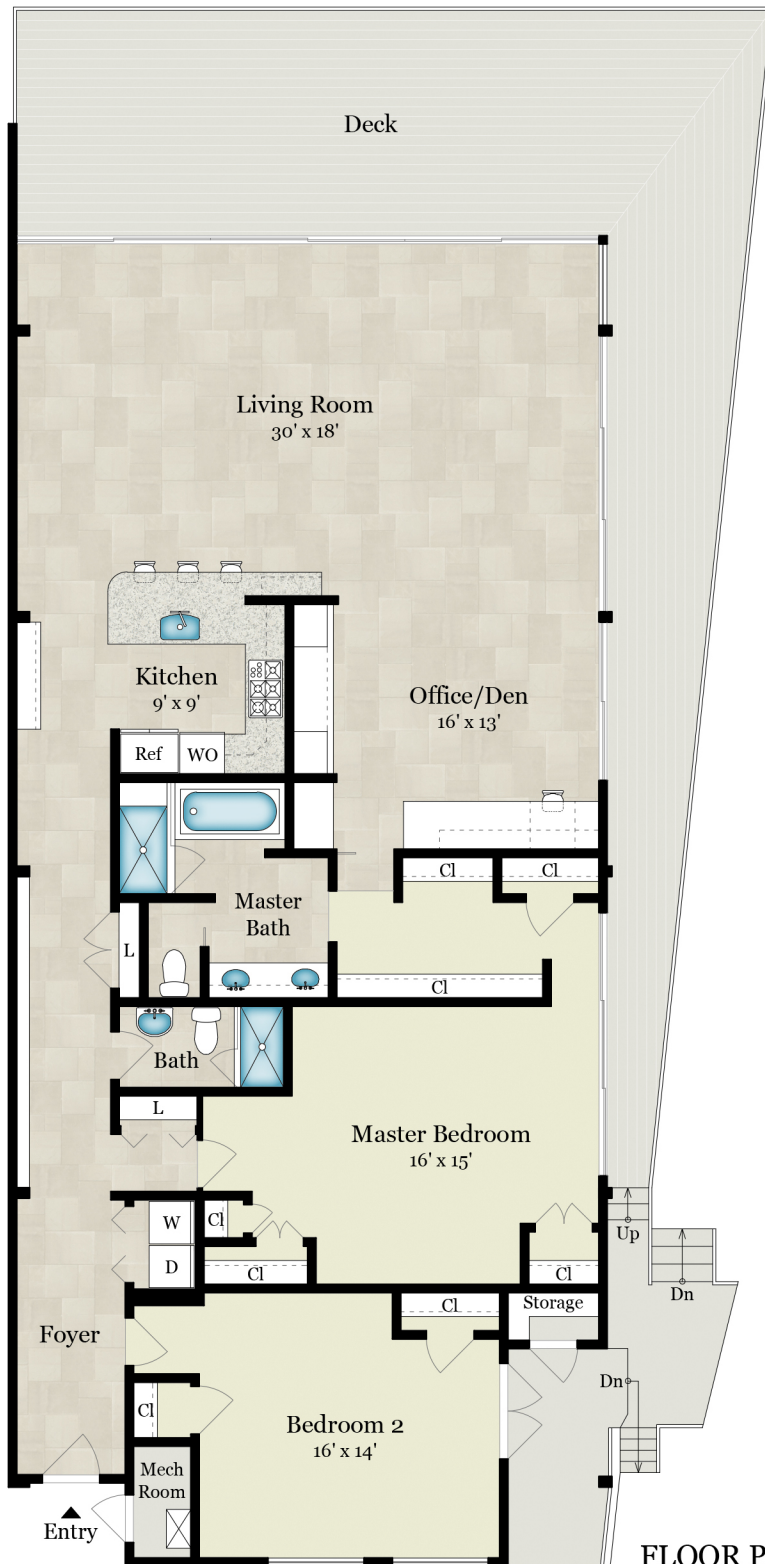

1990 CENTRO WEST STREET

TIBURON, CA 94920

FLOOR PLAN

1990 CENTRO WEST STREET

TIBURON, CA 94920

SITE PLAN

* Owners believe that the property line ends at the deck.