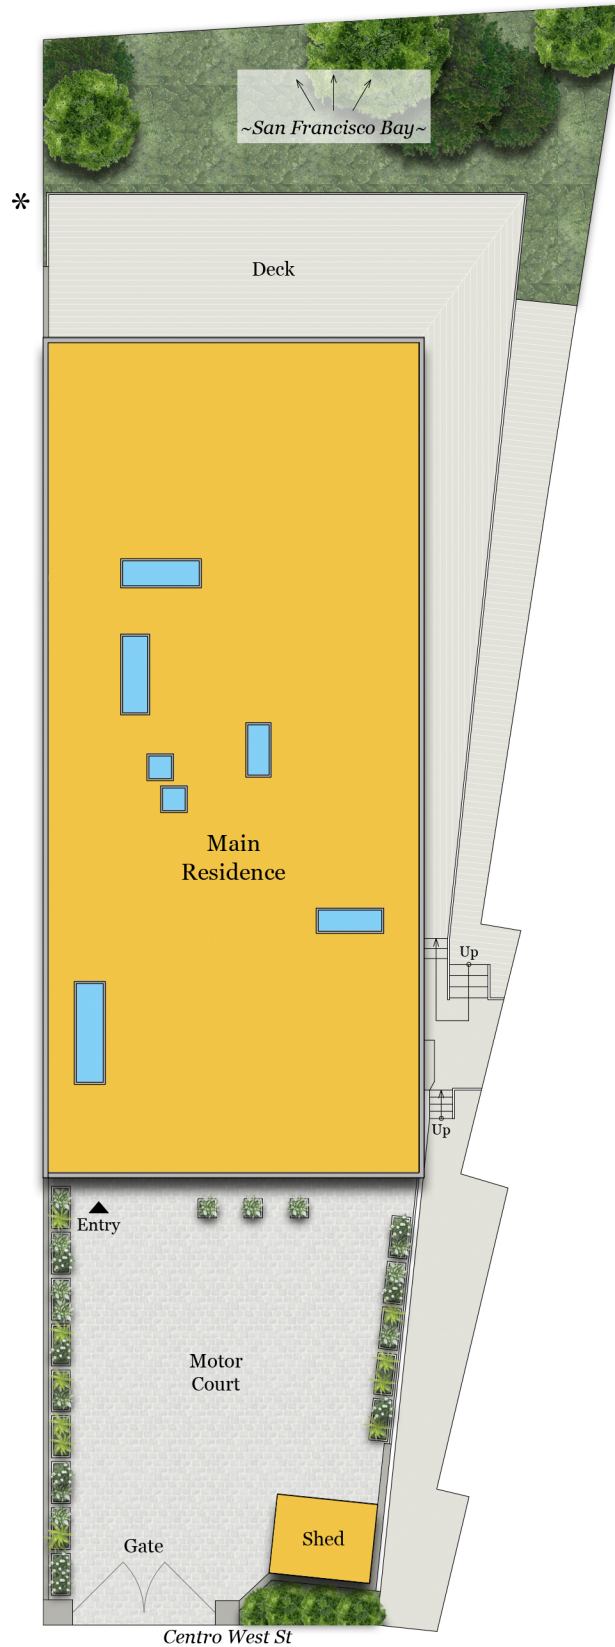

1990 CENTRO WEST STREET

TIBURON, CA 94920

FLOOR PLAN

1990 CENTRO WEST STREET

TIBURON, CA 94920

SITE PLAN

* Owners believe that the property line ends at the deck.