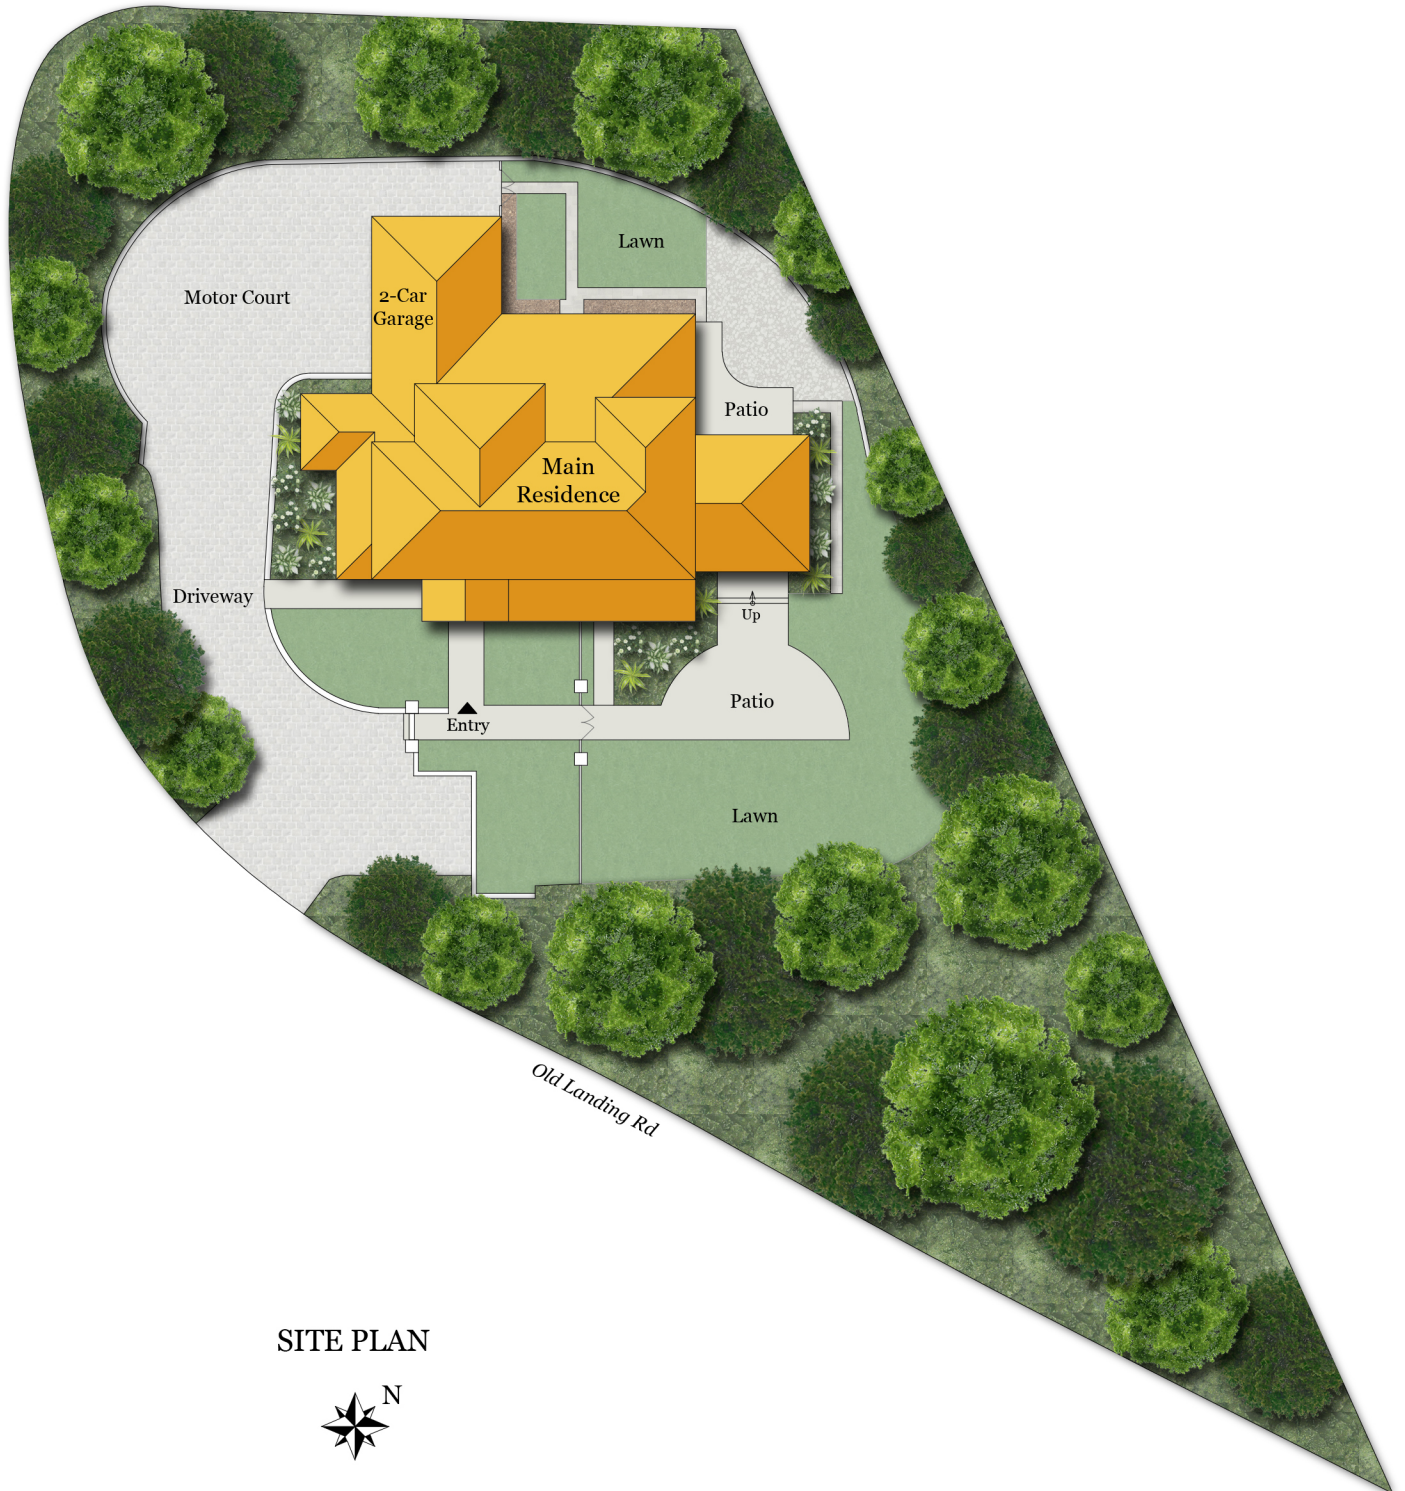

1 OLD LANDING ROAD

TIBURON, CA 94920

**Estimated Total Finished
Square Footage: 4,630 SQ FT**

Above-Grade: 4,630 SQ FT Below-Grade: N/A
Plus 560 SQ FT 2-Car Garage on Main Level
Calculated per ANSI Standard Z765-2003.

* Estimated Total Finished & Unfinished Square Footage: 5,190 SQ FT

1 OLD LANDING ROAD

TIBURON, CA 94920

SITE PLAN